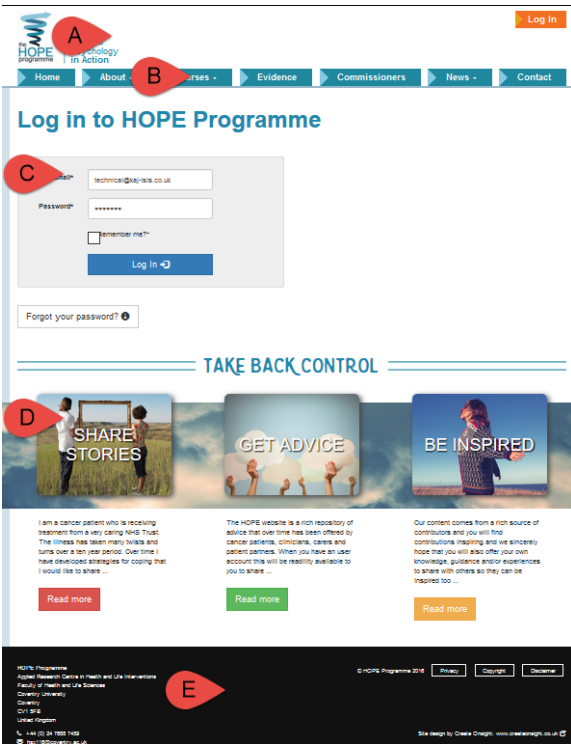

PAGE ELEMENTS

TYPES OF CONTENT

- A – BANNER
- B – NAVIGATION
- C – CATEGORIES
- D – CONTACT FORM
- E – ARTICLE
- F – FOOTER

- Static
- Static
- Dynamic
- Static
- Dynamic
- Static

Login Page – this page is configured by developers and has **static** and **dynamic** content.