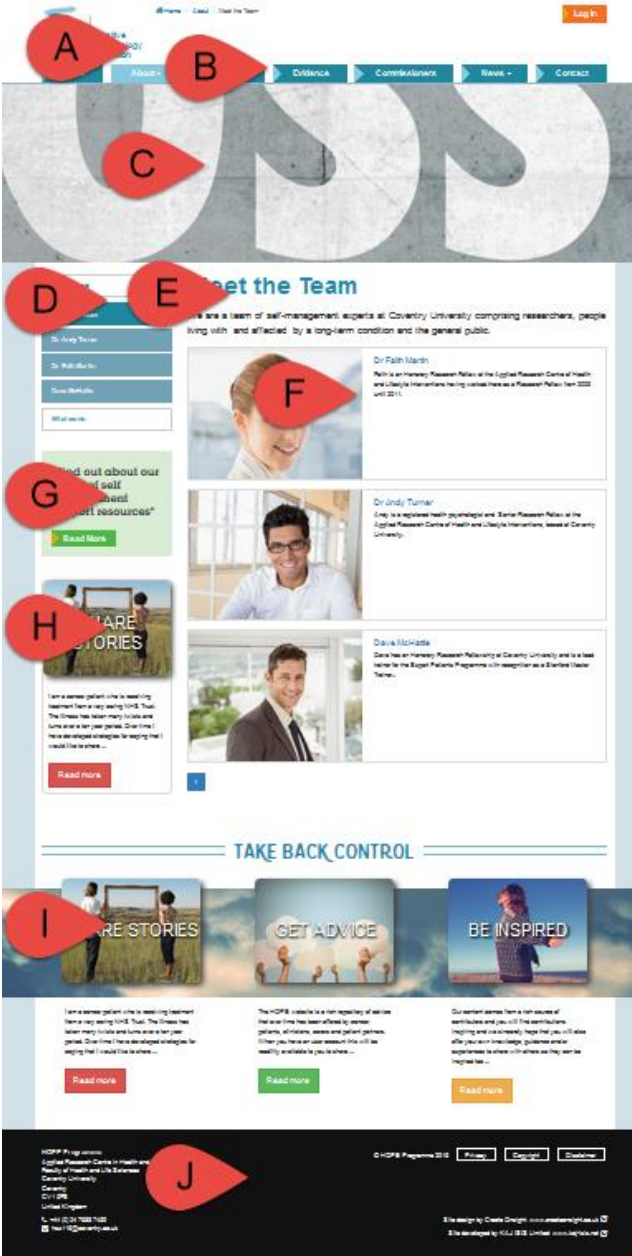

About > Meet The Team – is a **Section Landing Page** where **'Meet The Team'** is the Section. This section contains a collection of pages (one for each team member).

PAGE ELEMENTS

- A – BANNER
- B – NAVIGATION
- C – MASTHEAD
- D – SUB-NAVIGATION
- E – PAGE
- F – ARTICLE
- G – ARTICLE
- H – ARTICLE
- I – ARTICLE
- J - FOOTER

TYPES OF CONTENT

- Static
- Static
- Dynamic
- Static
- Dynamic
- Dynamic
- Dynamic
- Dynamic
- Dynamic
- Static