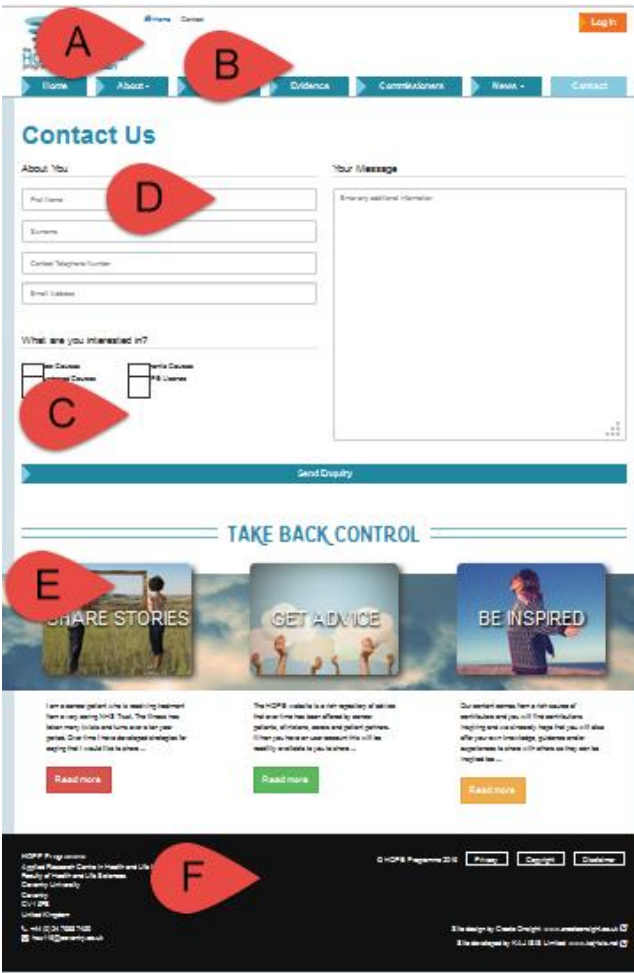

About > Meet The Team – is a **Section Landing Page** where **'Meet The Team'** is the Section. This section contains a collection of pages (one for each team member).

PAGE ELEMENTS

- A – BANNER
- B – NAVIGATION
- C – MASTHEAD
- D – SUB-NAVIGATION
- E – PAGE
- F – ARTICLE
- G – ARTICLE
- H – ARTICLE
- I – ARTICLE
- J - FOOTER

PAGE ELEMENTS

TYPES OF CONTENT

- A – BANNER
- B – NAVIGATION
- C – CATEGORIES
- D – CONTACT FORM
- E – ARTICLE
- F – FOOTER

- Static
- Static
- Dynamic
- Static
- Dynamic
- Static

Login Page – this page is configured by developers and has **static** and **dynamic** content.