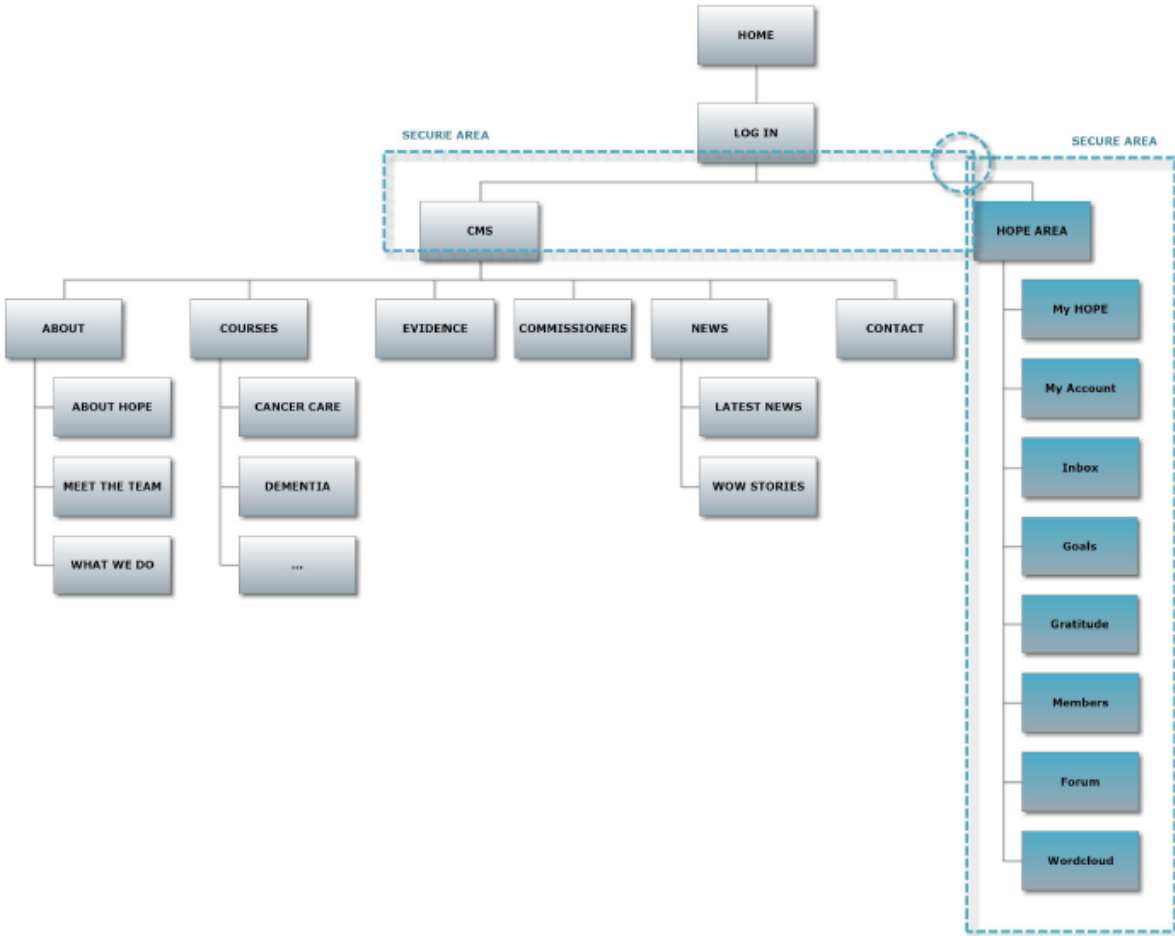

WEBSITE STRUCTURE

The website structure comprises of public and secure areas. Both areas are managed using the CMS and are accessed through a LogIn page. Content is written to an integrated database. The website structure is shown in the diagram below:

Website Structure – Public and Secure Areas